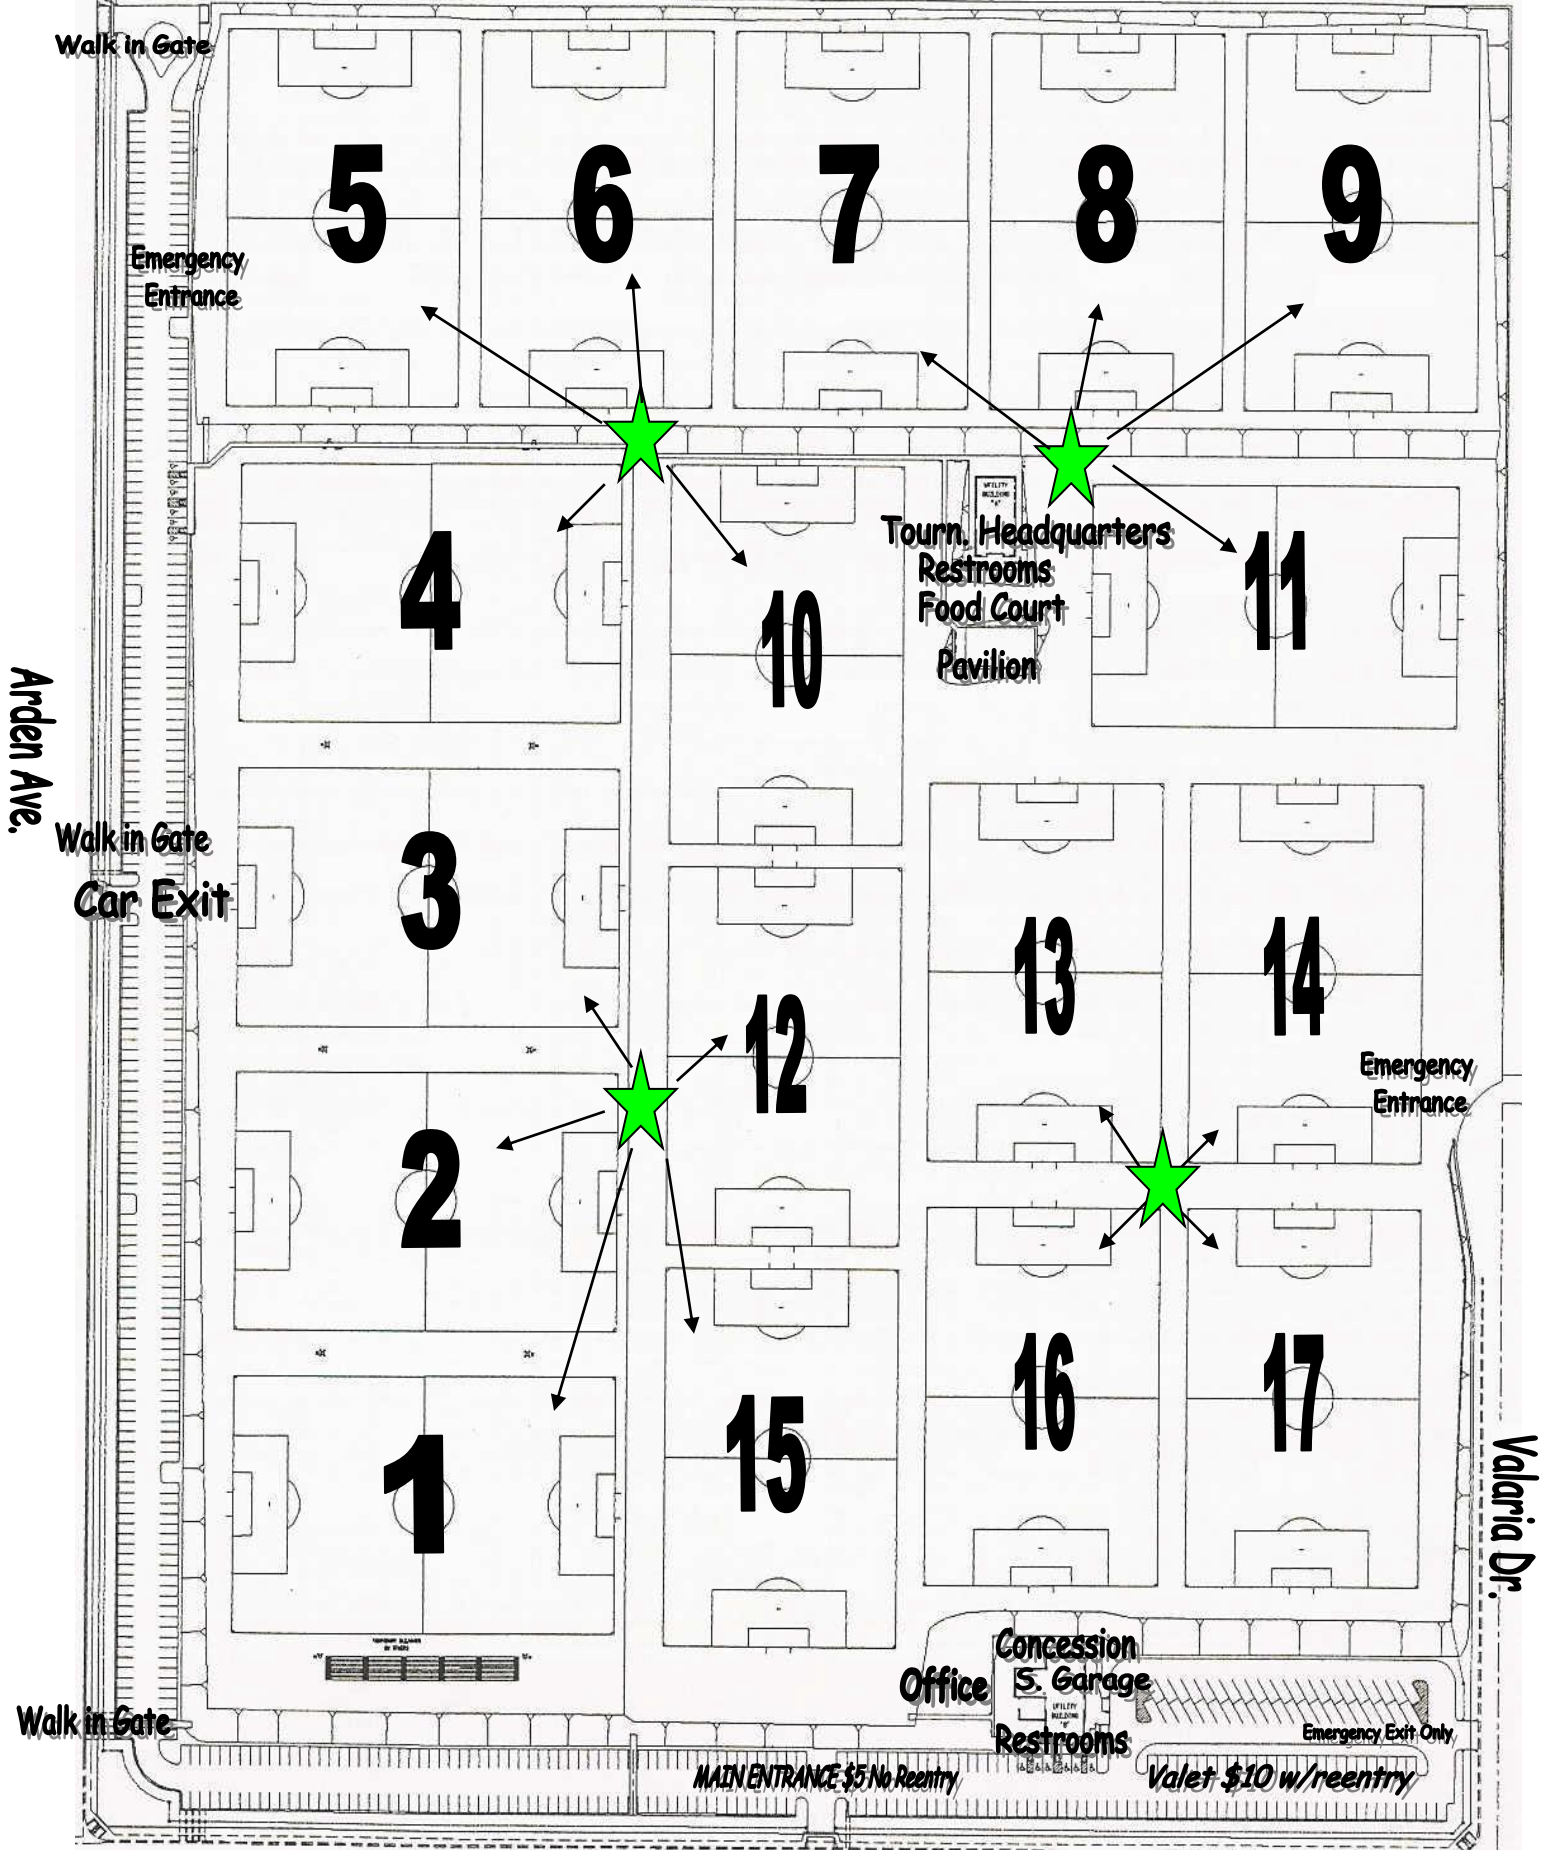

San Bernardino Soccer Complex

High School Parking \$5 with Reentry

2500 Pacific St.